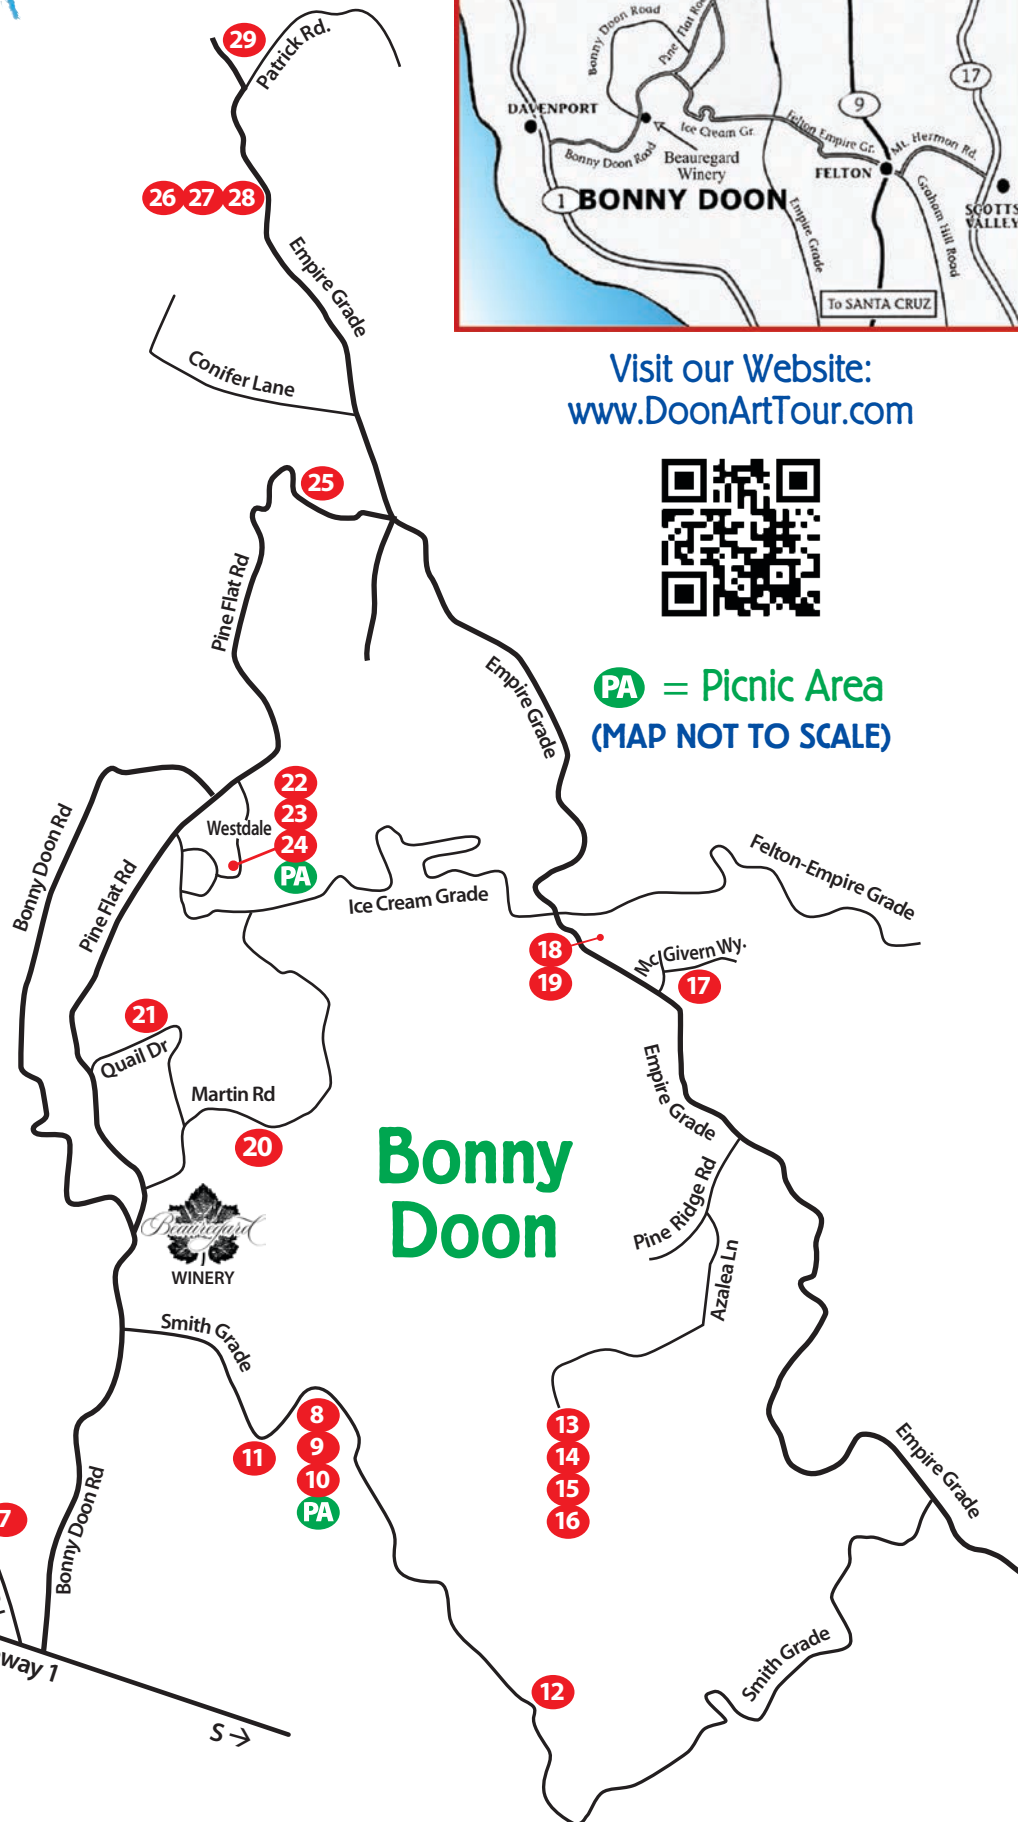

DOONART

Bonny Doon Studio Tour

2022 Artist Guide

1. 1 Bud Bogle
2. 2 Courtney Scruggs
3. 3 Jennifer Descognets
4. 4 Steve Baranowski
5. 5 Ed Dickie
6. 6 Sage Lee
7. 7 Chris Johnson
8. 8 Michael Singer
9. 9 Raf Strudley
10. 10 Nancy Howe
11. 11 Joan Hellenthal
12. 12 Bill Atwood
13. 13 Suzanne Elliott
14. 14 Nancy Jarvis
15. 15 Eunice Van der Linden
16. 16 Patty King
17. 17 Kim Fulton-Bennet
18. 18 Mattie Leeds
19. 19 April Zilber
20. 20 Tessa Hope Hasty
21. 21 Eva Bernstein
22. 22 Eileen Murray
23. 23 Linda Levy
24. 24 Karen Asherah
25. 25 Sean Walker
26. 26 Alison Parham
27. 27 Dyann Paynovich
28. 28 Karen Wallace
29. 29 Sam Clarkson

Where is Bonny Doon?

Visit our Website:
www.DoonArtTour.com

PA = Picnic Area
(MAP NOT TO SCALE)

Bonny Doon

FOR FOR YOUR SPONSORSHIP!

Visit 29 Artists in 19 Studios
Amidst Spectacular Scenery!

11th Annual

DOONART

Bonny Doon Studio Tour

July 30 & 31, 2022
Saturday & Sunday, 11am – 5pm

www.BonnyDoonStudioTour.com

FREE EVENT!

PLACE
STAMP
HERE

DOONART

Bonny Doon Studio Tour

www.DoonArtTour.com
4141 Smith Grade, Bonny Doon, CA 95060 • 831-458-5218

29 Artists Open Their Studios

One Weekend Only!

July 30 & 31, 2022

TOUR MAP INSIDE